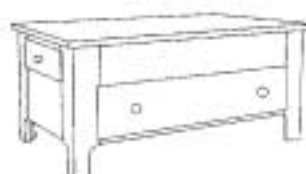

#9551
Shaker Coffee Table w/ 3 Drawers
38"W x 22"D x 17"H