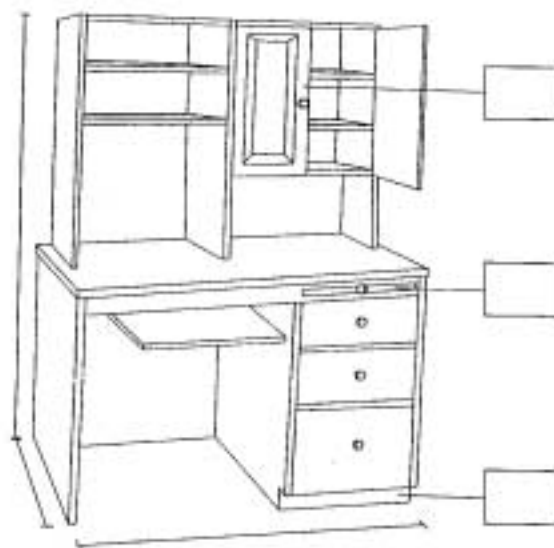

Computer Desk

***P**inelyne Furniture has, for over 40 years, built fine handcrafted furniture. We continue to specialize in custom designs with a wide variety of wood species, custom colors and finishes. With our state of the art production facility and personal attention, we're sure you will be pleased with your furniture from Pinelyne for a very long time to come. Please stop in and browse our showroom on Route 302 in Windham.*