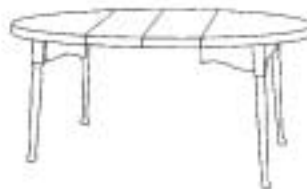

**#236**  
**Sebago Hutch**  
 54"W x 20"D x 76"H

**#229**  
**Dry Sink Server**  
 36"W x 18"D x 40"H

**#230**  
**Hooded Dry Sink**  
 40"W x 20"D x 55"H

**#200**  
**Trestle Table**  
 60"L x 36"W x 30"H

**#201**  
**Harvest Table**  
 48", 60" or 72" x 30"H  
 9" drop leaves

**#204**  
**Drop Leaf Trestle Table**  
 60" or 72"L x 30"H

**#205**  
**Trestle Extension Table**  
 60"L x 36"W x 30"H  
 with 2 leaves, opens to 84"

**#206**  
**Pedestal Table**  
 42", 48" or 60" x 30"H

**#207**  
**Hex Table**  
 48" x 56" x 30"H

**#209**  
**Extension Table**  
 42" or 48" x 30"H  
 with 2 - 3 leaves, each leaf adds 12"

**#210**  
**Pedestal Extension Table**  
 42" or 48" x 30"H  
 with 2 - 3 leaves, each leaf adds 12"